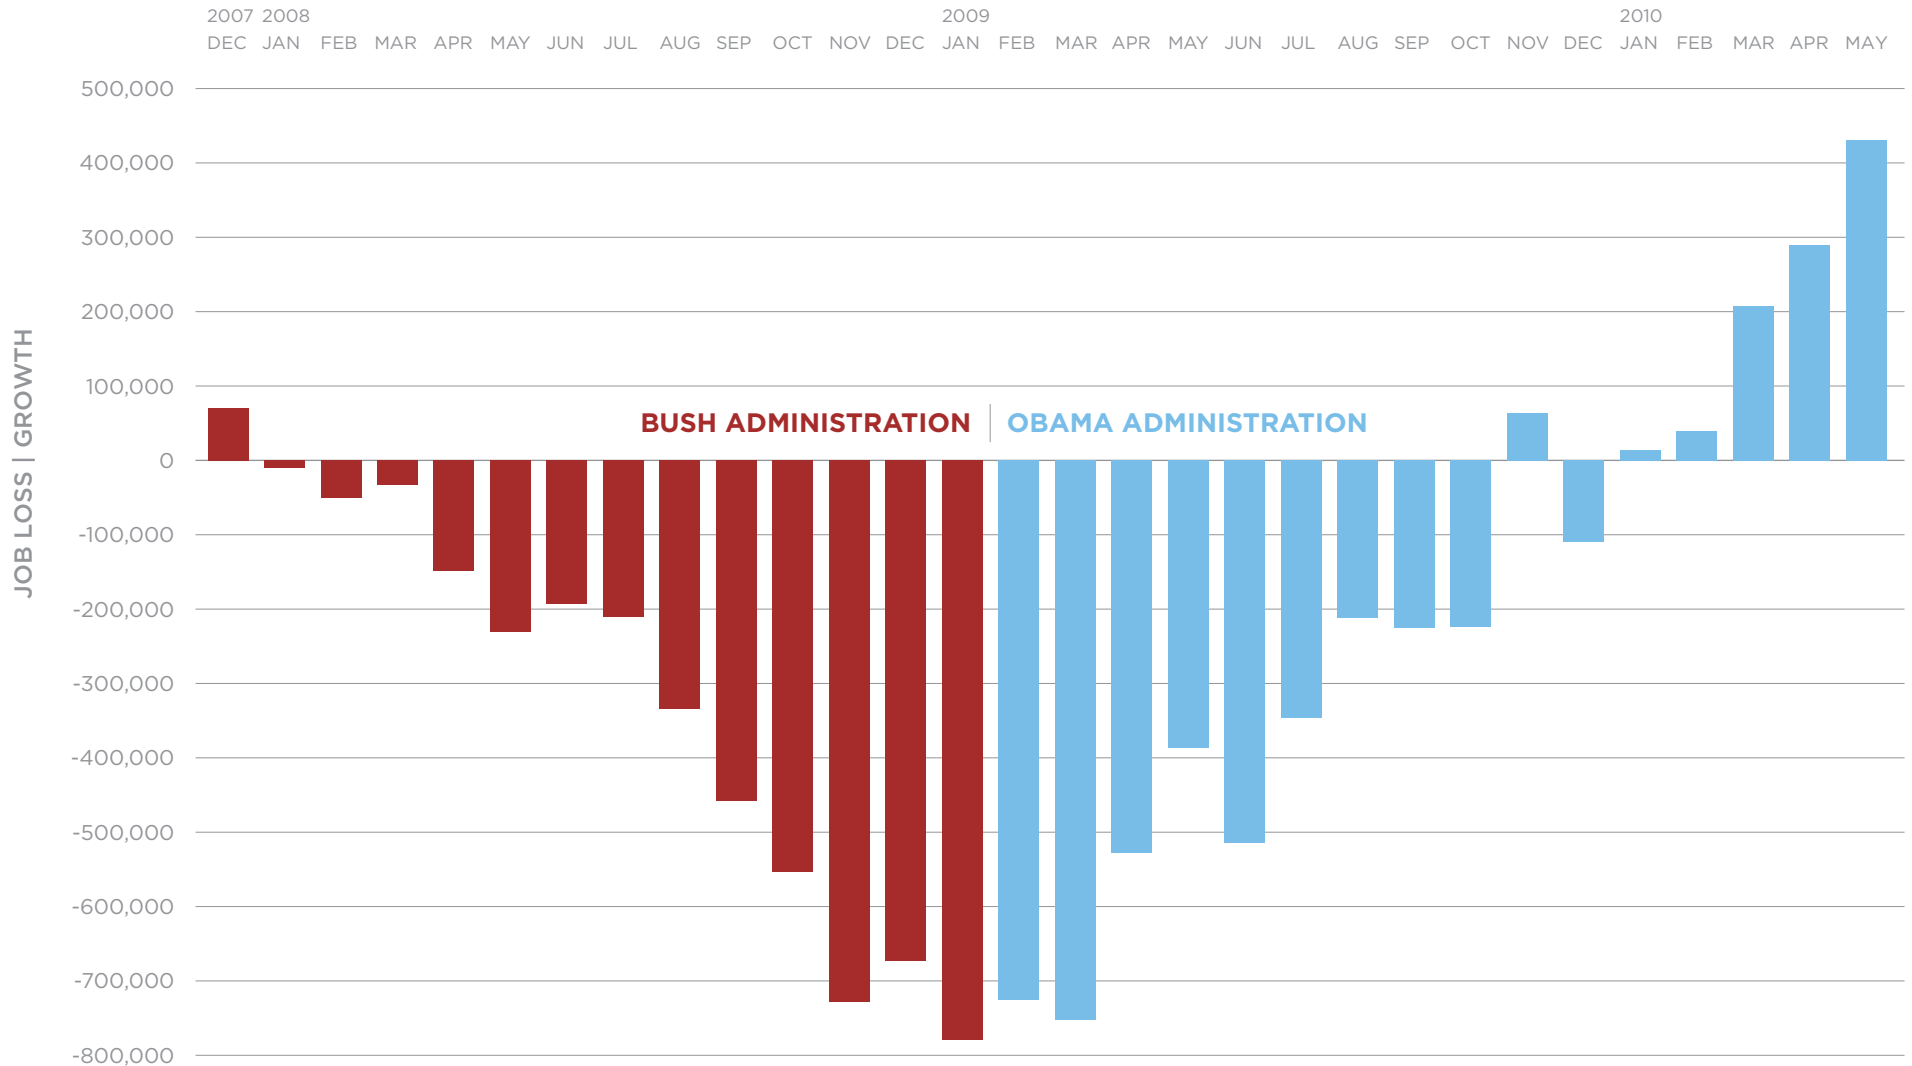

THE ROAD TO RECOVERY

U.S. JOB LOSS | GROWTH (DEC. 2007 TO MAY 2010)

PAID FOR BY THE DEMOCRATIC NATIONAL COMMITTEE, 430 SOUTH CAPITOL ST. SE, WASHINGTON, DC, 20003.
THIS COMMUNICATION IS NOT AUTHORIZED BY ANY CANDIDATE OR CANDIDATE'S COMMITTEE.

PRINTED BY VOLUNTEERS

SOURCE: BUREAU OF LABOR STATISTICS, 06/04/2010